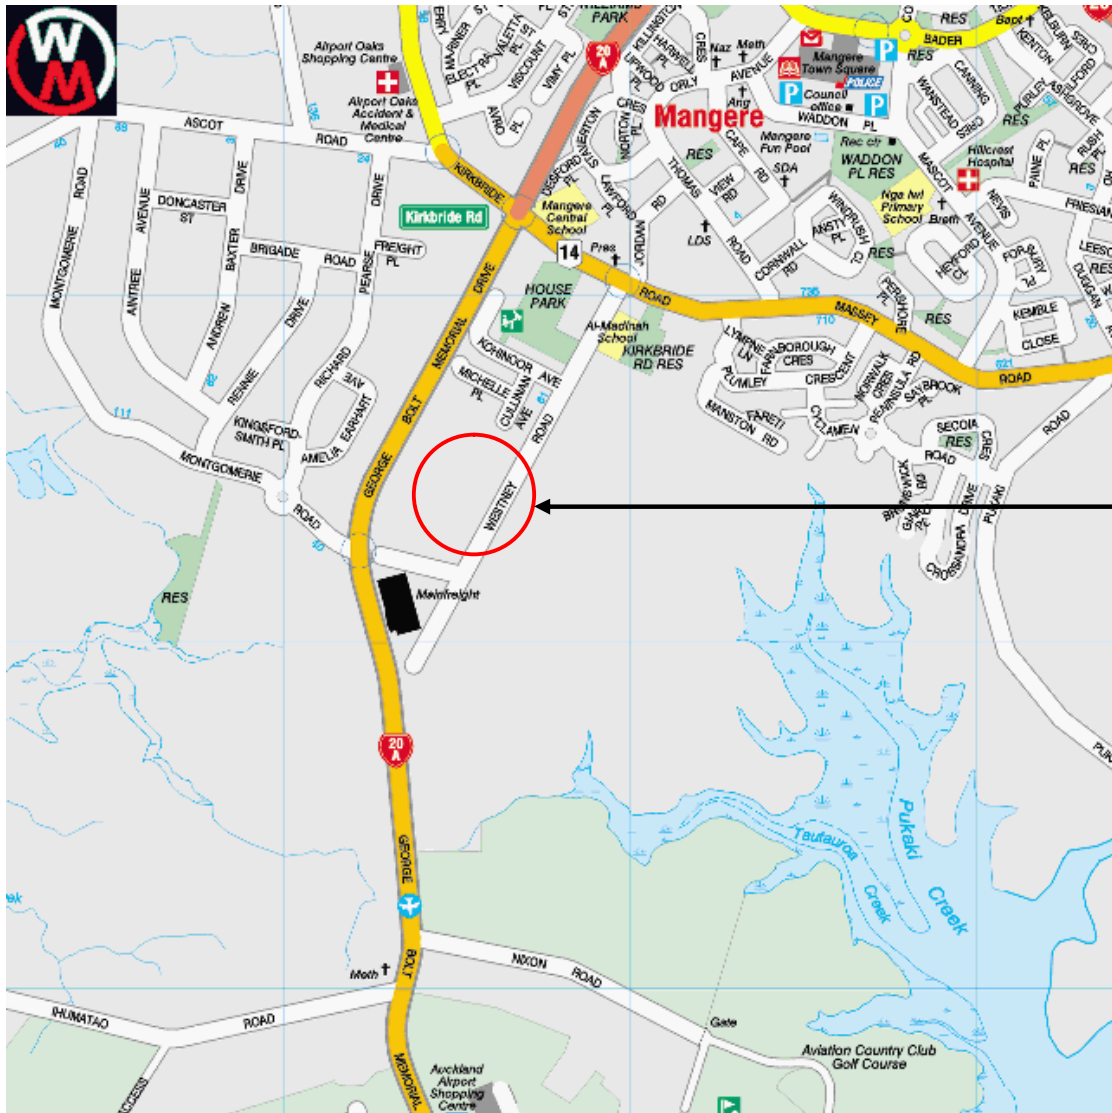

Jet Inn 64 Westney Road, Mangere Central

Here

Auckland Airport