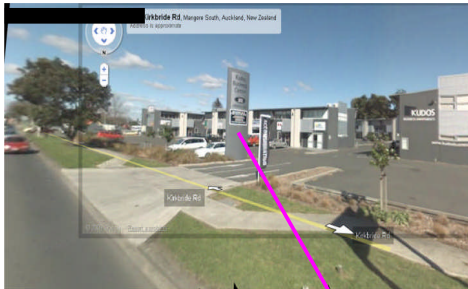

Visit our new training rooms, 3.5 minutes from Auckland Airport

Units 22a & 22b (at the rear of Kudos Business Park complex)
203 Kirkbride Road (cnr of George Bolt Memorial Drive – main road to airport)
Airport Oaks, Manukau