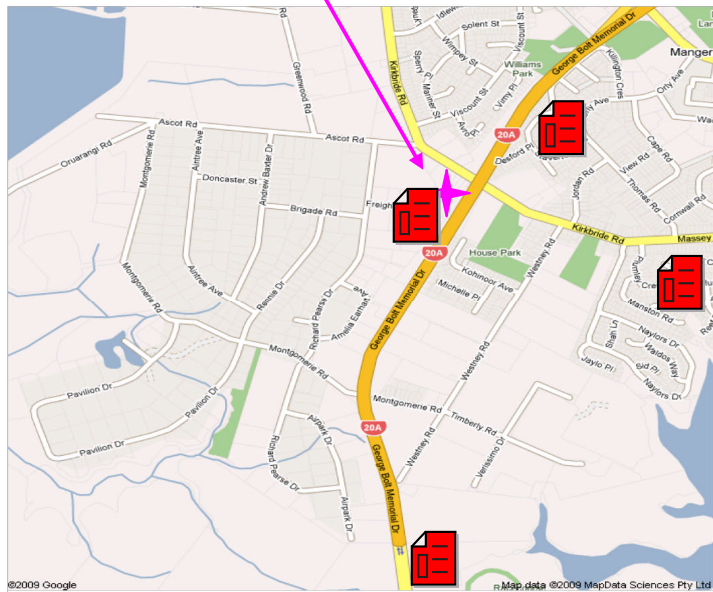

Visit our new training rooms, 3.5 minutes from Auckland Airport

Units 22a & 22b (at the rear of Kudos Business Park complex)
203 Kirkbride Road (cnr of George Bolt Memorial Drive – main road to airport)
Airport Oaks, Manukau